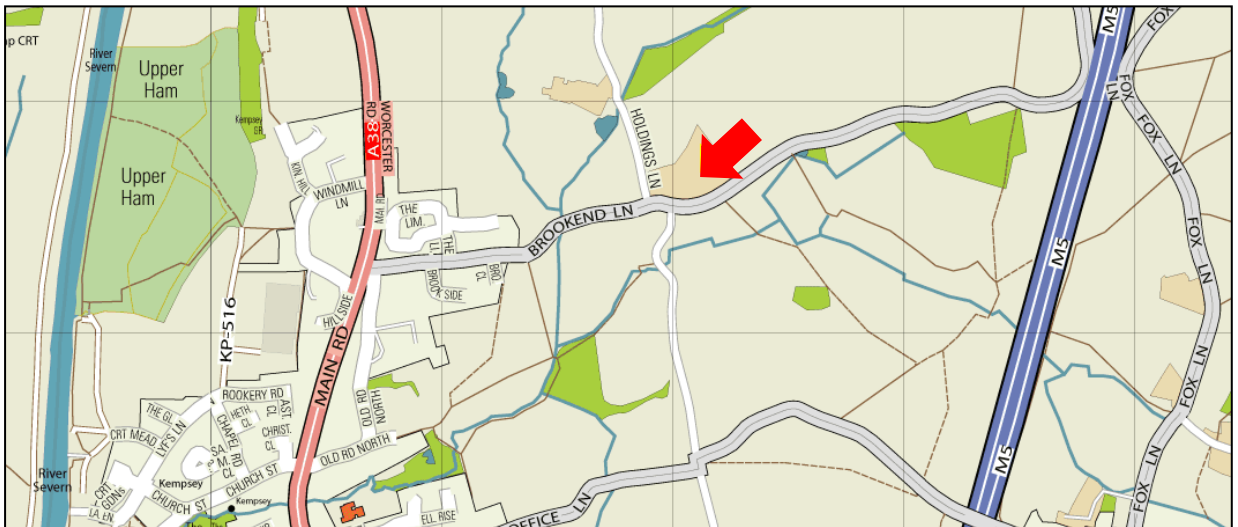

### **Nearest motorway: M5, J7**

Follow signs for A4440

At next roundabout filter left onto A4440

Follow dual carriageway until next roundabout

Take 1<sup>st</sup> turning left onto Norton Road

Follow the road up until next roundabout

Take 3<sup>rd</sup> turning (you should see St Peter's Garden Centre on left)

Follow road for approx 1 mile until you see Brookend Business Centre on the right

Turn in and park in communal parking area just in front of the Retreat Beauty Salon (FREE parking)

### **From A38 Tewkesbury / Upton**

Continue on A38 through the villages of Severn Stoke and Clifton

Proceed until you reach the Kempsey 30mph sign.

Go through the village of Kempsey for approx  $\frac{3}{4}$  mile and take the right hand turn into Brookend Lane (just before the Community Centre)

### **From Worcester**

At the Ketch roundabout follow the signs for Kempsey A38.

Proceed until you reach the Kempsey 30mph sign.

Take the 2<sup>nd</sup> left into Brookend Lane

Follow road for approx  $\frac{1}{2}$  mile until you see Brookend Business Centre on the left